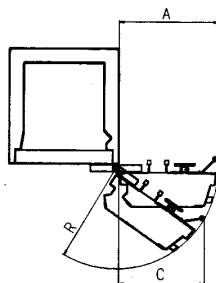

Available as option:

Combination lock type S&G 8550MP,

Electronic combination lock, Mas Hamilton, Combo-Gard alt. Comptronic.

Finish

Off white RAL 9010 with a matching control panel.

Fittings

See overleaf

Dimension in mms and kilos

Model	500	900	1200	1500	1800/2	1800/3
						
External measurements mm						
Height	695	1095	1395	1695	2015	2015
Width *	690	690	690	690	920	1240
Depth	730	730	730	730	870	870
Internal measurements mm						
Height	500	900	1200	1500	1820	1820
Width	500	500	500	500	730	1050
Depth	400	400	400	400	540	540
Weight kilos Grade IV	810	1070	1310	1550	2300	2800
Weight kilos Grade V	850	1110	1370	1630	2400	2950
Standard fittings	1 shelf	2 shelves	2 shelves	3 shelves	3 shelves	3 shelves

* **External depth**
+ 55 mm for handle

INTERIOR FITTINGS

Safe type	A	C	R
500	625	540	640
900	625	540	640
1200	625	540	640
1500	625	540	640
1800/2	855	770	870
1800/3	1175	1090	1190

Interior fittings	External height mm
A. Shelf	-
B. Lockable cupboard, small	155
C. Lockable cupboard, large	355
D. Sliding frame for A4/folio	-
E. Security cupboard	420
F. Lockable drawer, small	155
G. Lockable drawer, large	355